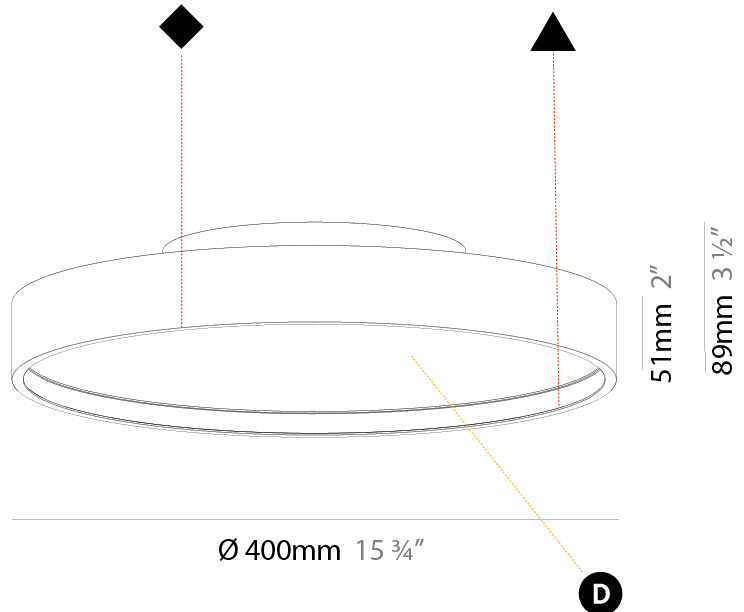

1. To build a product code in our configurator select the specify button on the base model # product page
2. To build a manual product code on this datasheet choose from the options listed below in blue font and add the suffix to the base model #

GENERAL

Series: Sign Diva
Subseries: Sign Diva Korona
Brand: Prolicht
Division: Architectural
Mounting Type: Surface
Mounting Location: Ceiling
Subcategory: Ambient

PHYSICAL

Shape: Round
Diameter (mm): 400
Diameter (in): 15 3/4
Height (mm): 89
Height (in): 3 1/2
Light Distribution: Direct
Weight (kg): 2.636
Weight (lbs): 5.811
Diffuser: [PMMA - Opal/Micro-Prism/Sparkling Secret/Vintage Industrial](#)
Fixture Finish: [SSR / BKV / CWI / CRY / HAB / UFT / ITA / RUA / FTG / MYG / LOD / PUS / FRO / FUP / KIA / POP / BLS / SPG / MEY / GOH / GUM / CHC / COM / ABZ / JAG / OBR / MOS / ROR](#)
Fixture Material: [Extruded Aluminum / Steel](#)

ELECTRICAL

Lamp Type: LED (Zhaga Standard)
Input Wattage (W): 19.8
Total Output Wattage (W): 16
Dimming: [Tri-Mode (Non-Dimming and Phase Dimming (120Vac only) and 0-10V Dimming)](#)
Driver Included: Yes
Driver Location: Integrated
Driver Type: Constant Current - Universal
Driver Class: Class 2
Input Voltage (V): 120 - 277
Constant Current (MA): 500

LED

[Color Temperature (°K): 3000 / 3500 / 4000](#)
Max. Delivered Lumen (lm): 2260 / 2293 / 2340
CRI: >90 CRI
Lamp Life (hrs): 50000

OPTICAL

RATINGS AND CERTIFICATIONS

Certified By: Certified for North American Standards
IP rating: IP20